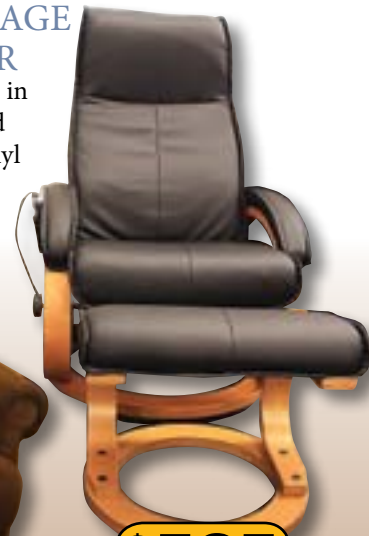

**MIDWAY**  
FURNITURE

Tallboy  
H 1040 x  
W 900 x D 430mm

**\$795**

Dressing table

**\$695**

H 780 x  
W 1100 x  
D 450mm

**\$995**

Queen bed

Bedside Table  
H 580 x W 450  
x D 400mm

**\$250**

SEINE  
BEDROOM  
SUITE

Dressing stool

**\$145**

H 440 x W 400 x D 440mm

**\$395**

TUB  
CHAIR

**GREAT NEW  
RANGE  
IN STOCK**

MASSAGE  
CHAIR  
Available in  
black and  
white vinyl

**\$595**

**\$1695**

EMILY Also available in 3S + 1R + 1R

*Exclusive furniture direct from the manufacturer*

**KITCHEN WORK**