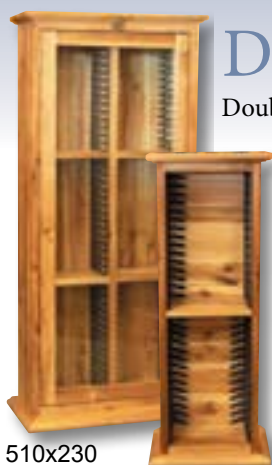

## RECLINER

Electric lift and rise

Reclines back into a bed position.

**\$1195**

Fabric only.

## MALMO BOOKCASE

H1745 x W770 x D350mm.