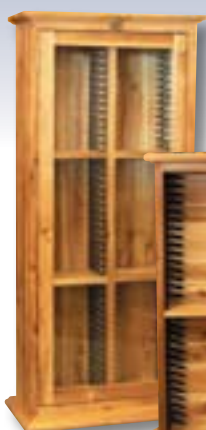

\$695

RECLINER

Electric lift and rise

Reclines back into a bed position.

\$1195

Fabric only.

DVD UNITS

Double **\$95**

510x230
x1100mm

Single **\$65**

290x205x750mm

BEEMA BAR **\$1795**

H2250 x W2200 x D500mm.
Available in Walnut and Honey Oak stains

DARWIN

TV Corner Unit
H680xW100xD540mm

\$365