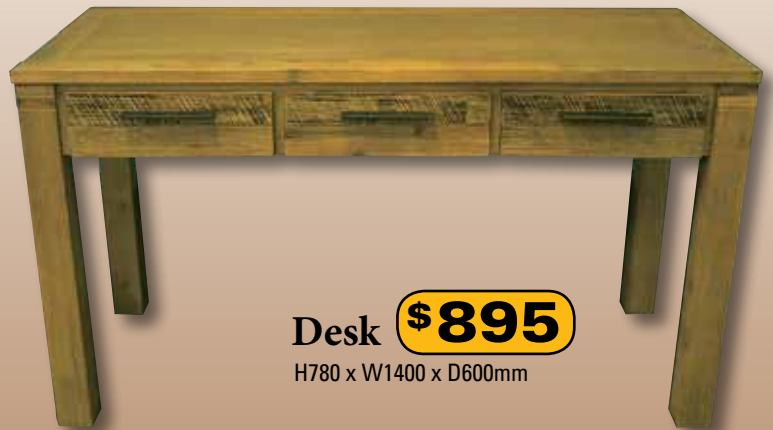

## Peninsula Range

**Bookcase**

H1960 x W1000 x D350mm

**\$1155**

**ALL TIMBER  
CONSTRUCTION**

**Lowline TV Unit**

H510 x W2000 x D450mm

**\$1345**

**Desk**

H780 x W1400 x D600mm

**\$895**

**Coffee Table**

H400 x W1300 x D700mm

**\$895**

H2100 x W1120 x D300mm

Walnut honey oak or acacia stains.